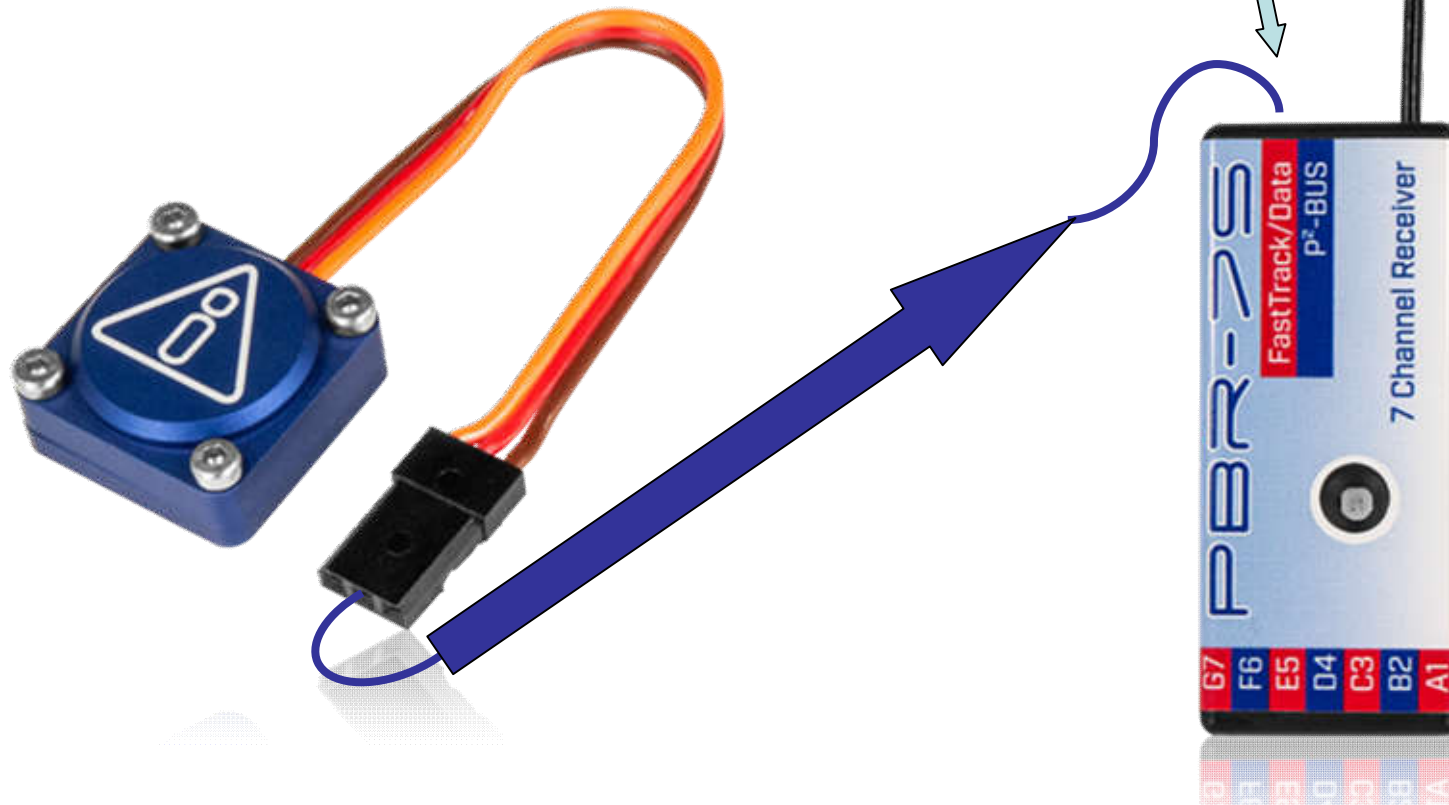

Powerbox Core Gyro Detecting Manual

Fast Track Data output

Power Box Systems doesn't offer receivers with integrated Gyros. They offer the „I Gyro Sat“ which has to be connected to the „FastTrack/Data“ output.