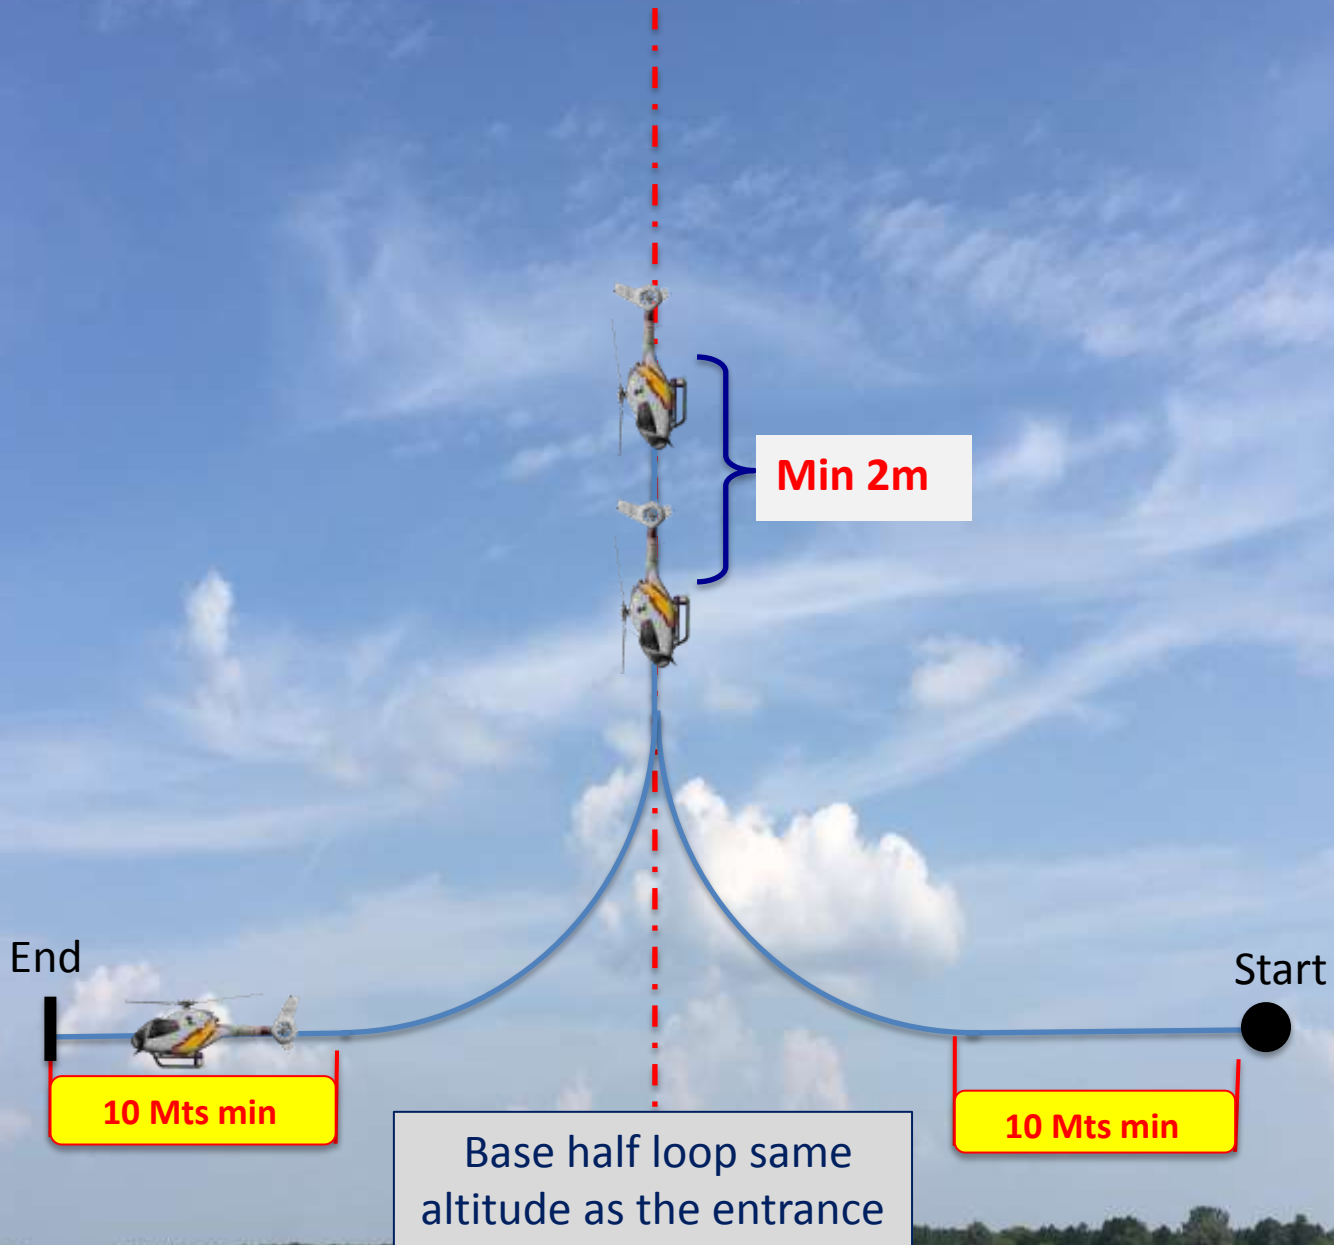

Programa Sport
2018/2019
Maniobra 4
Candle with flip (UU)

Sport 4 : Candle with flip (UU)

Wind

Min 2m

End

Start

10 Mts min

Sport 4 : Candle with flip (UU)

Wind

Sport 4 : Candle with flip (UU)

Wind

Sport 4 : Candle with flip (UU)

Wind

Flip Centered

Min 2m

All three rays A, B,
must be identical

A

B

End

Start

10 Mts min

10 Mts min

Base half loop same
altitude as the entrance