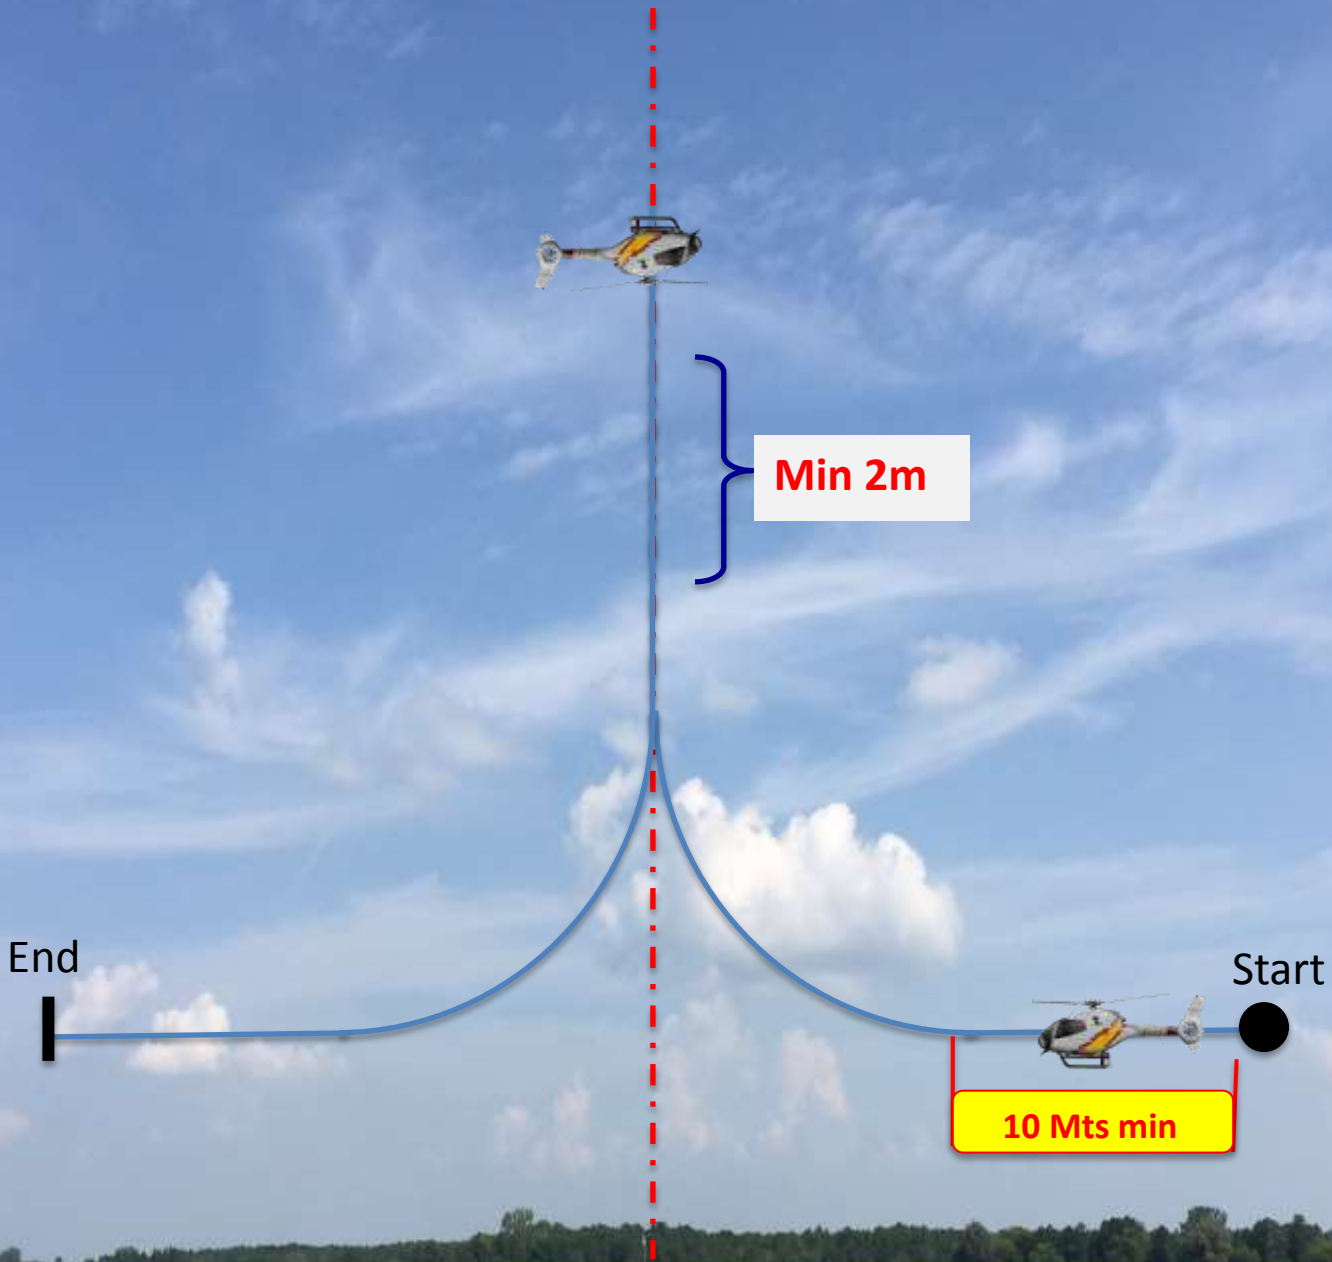

Programa Sport
2018/2019
Maniobra 4
Candle with flip (UU)

Sport 4 : Candle with flip (UU)

Wind

Min 2m

End

Start

10 Mts min

Sport 4 : Candle with flip (UU)

Wind

Sport 4 : Candle with flip (UU)

Wind

Sport 4 : Candle with flip (UU)

Wind

Flip Centered

Min 2m

All three rays A, B,
must be identical

A

B

End

Start

10 Mts min

10 Mts min

Base half loop same
altitude as the entrance