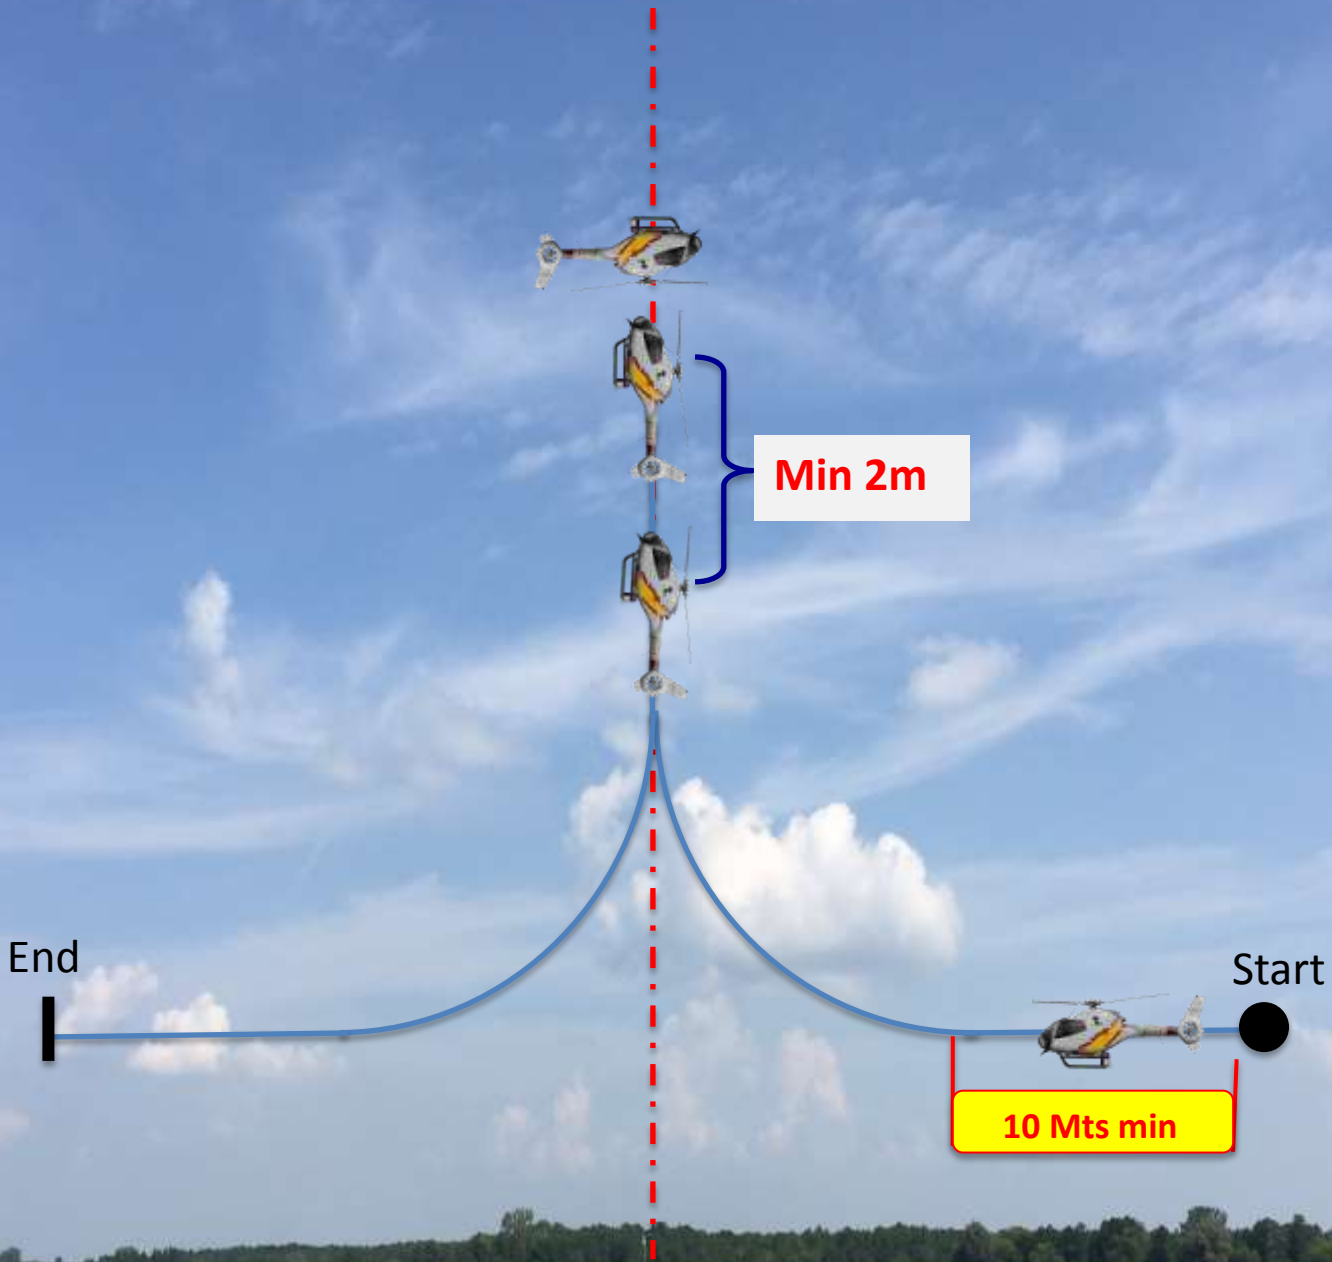

Programa Sport
2018/2019
Maniobra 4
Candle with flip (UU)

Sport 4 : Candle with flip (UU)

Wind

Min 2m

End

Start

10 Mts min

Sport 4 : Candle with flip (UU)

Wind

Sport 4 : Candle with flip (UU)

Wind

Sport 4 : Candle with flip (UU)

Wind

Flip Centered

Min 2m

All three rays A, B,
must be identical

A

B

End

Start

10 Mts min

10 Mts min

Base half loop same
altitude as the entrance